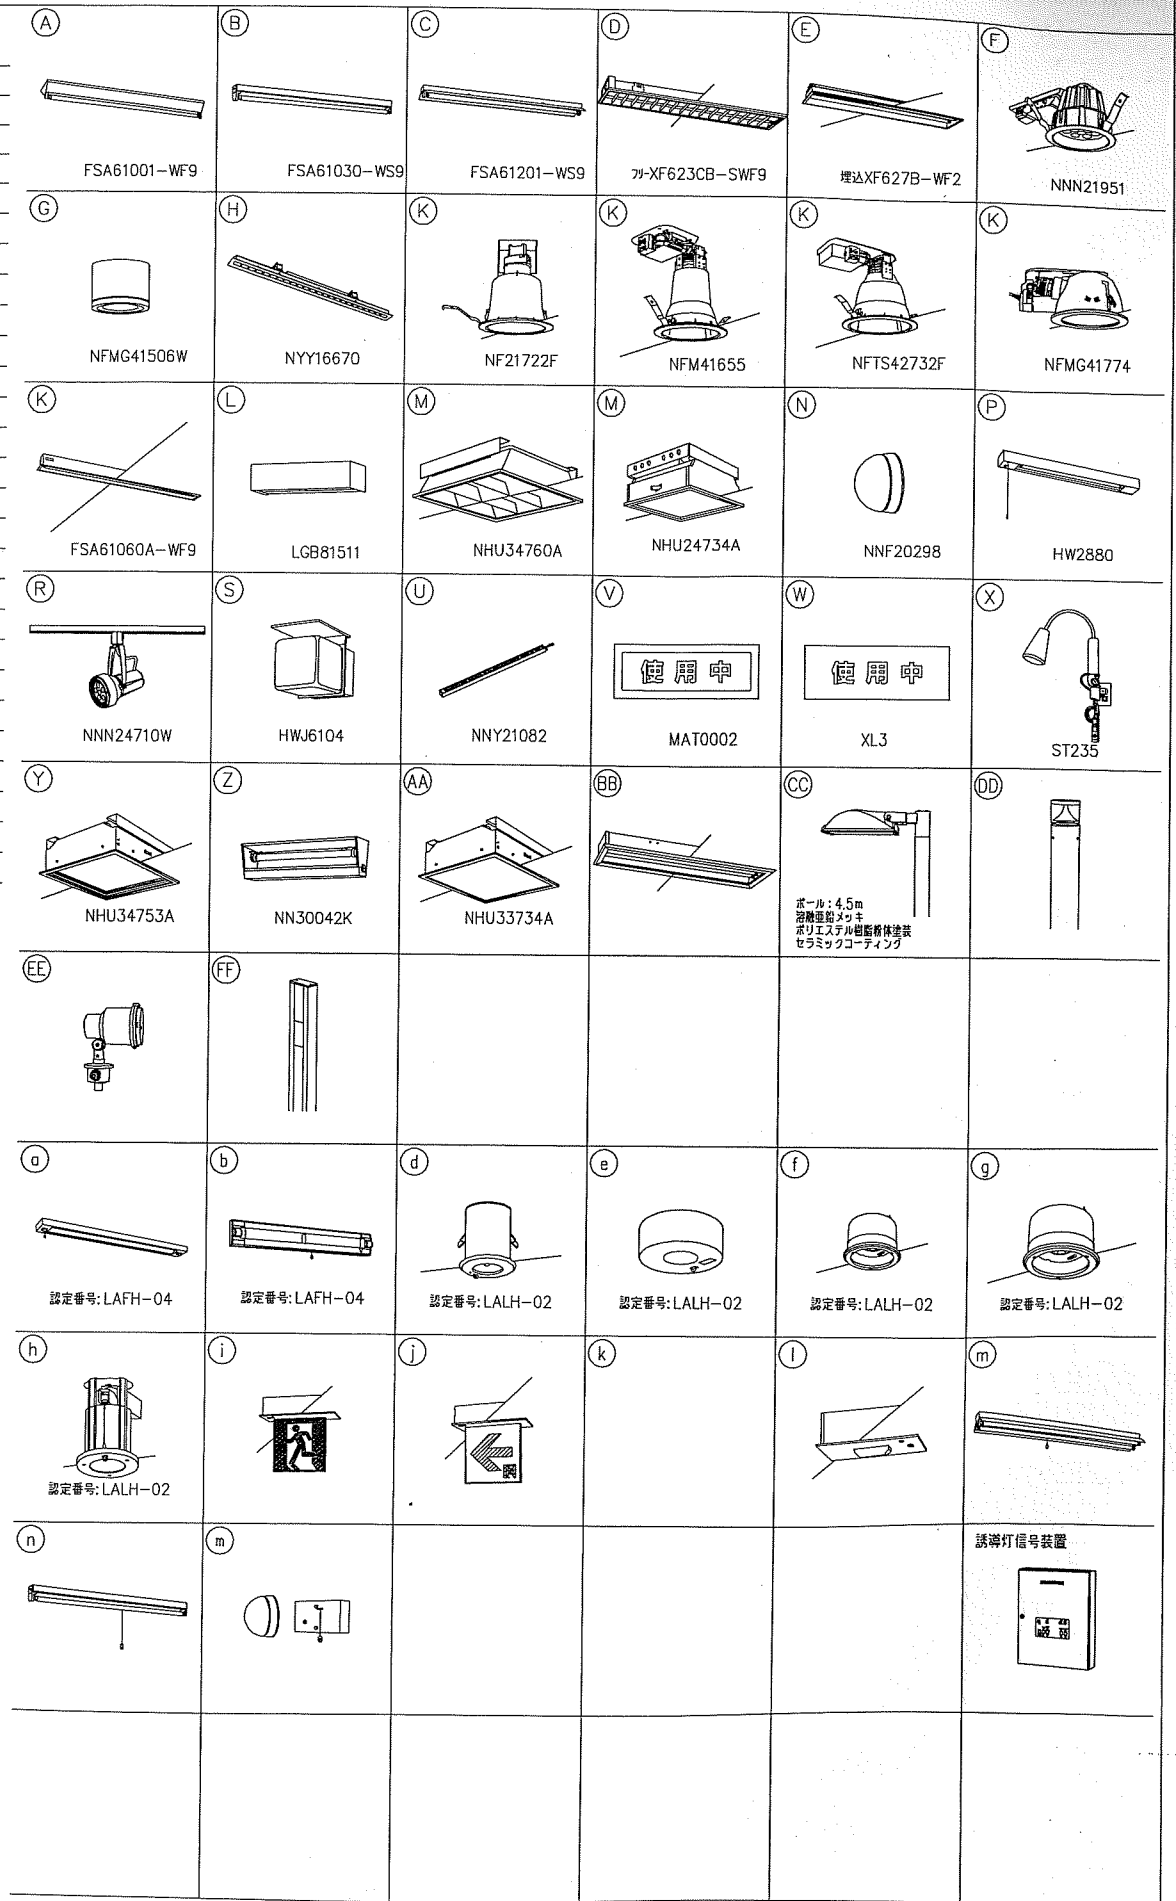

器具リスト

Table with columns for device number, general lighting, emergency lighting, and specifications. Lists various lighting fixtures like FHF, LED, and FPL models.

Table with columns for device number, general lighting, emergency lighting, and specifications. Lists various lighting fixtures like FHF, LED, and FPL models.

Table showing dimensions for device number d13, including height and width specifications.

Table showing dimensions for device number f30C, including height and width specifications.

Table showing dimensions for device number g13W, including height and width specifications.

Table showing dimensions for device number g30W, including height and width specifications.

Table showing dimensions for device number h13W, including height and width specifications.

Table showing dimensions for device number h30W, including height and width specifications.

Table showing dimensions for device number m632, including height and width specifications.

Notes and specifications for the lighting fixtures, including installation instructions and safety warnings.

基本姿図 (○印のみ採用)